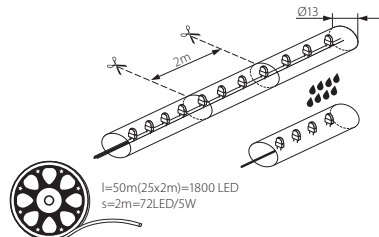

GIVRO LED-WW 50M

GIVRO LED-CW 50M

GIVRO LED-Y 50M

GIVRO LED-GN 50M

GIVRO LED-BL 50M

GIVRO LED-RE 50M

- ▶ casing: plastic
- ▶ Gehäuse: Kunststoff

GIVRO LED-WW 50M	08642	warm white / warmweiß
GIVRO LED-CW 50M	08630	cool white / kaltweiß
GIVRO LED-Y 50M	08634	yellow / gelb
GIVRO LED-GN 50M	08633	green / grün
GIVRO LED-BL 50M	08631	blue / blau
GIVRO LED-RE 50M	08632	red / rot

--	--	--	--	--	--	--	--

50m long rope / the possibility to divide the LED strips into segments (2m = 72 x LED) / power cord of GIVRO PR SET, available in Kanlux offer, is needed for proper operation  
 LED Schlauch 50m / mögliche Segmentteilung der LED-Streifen (2m = 72 x LED) / zum ordnungsgemäßen Betrieb ist das Netzgerät GIVRO PR SET, erhältlich im Angebot von Kanlux, erforderlich